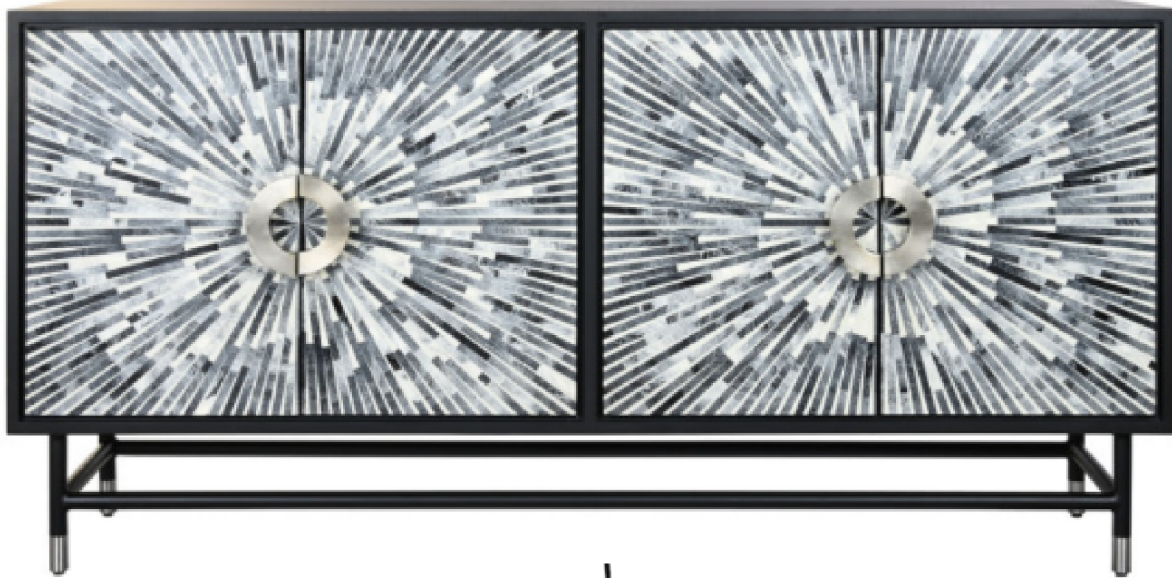

FURNITURE PACKS

Stylish living, simplified

ELEGANCE

Elegance with a touch of gold

ELEGANCE Living room

THE IMAGES SHOWN ARE USED AS A REFERENCE – ALL ITEMS ARE SUBJECT TO AVAILABILITY.

ELEGANCE Bedroom 1

THE IMAGES SHOWN ARE USED AS A REFERENCE – ALL ITEMS ARE SUBJECT TO AVAILABILITY.

ELEGANCE Bedroom 2

THE IMAGES SHOWN ARE USED AS A REFERENCE – ALL ITEMS ARE SUBJECT TO AVAILABILITY.

Elegance Content list

Living Room

Sofa
Armchair
Coffee Table
Tv Unit
Floor Lamp
4 Cushions
Rug
Ceiling track + Voiles